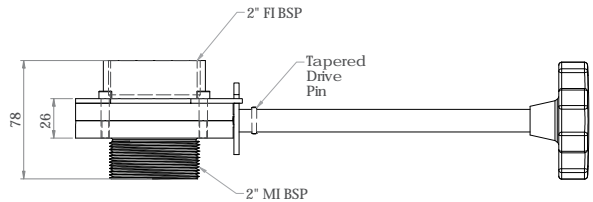

## Cast Stainless Steel Shut Off Valve

**SCRAP-V (304 GRADE)**

**SCRAP-V316 (316 GRADE)**

- Custom designed ergonomic handle
- Suitable for use with SCRAP-S-50, SCRAP-S-50-316, SCRAP-S-90, SCRAP-S-90-316, SCRAP-S and SCRAP-S316
- Available in 304 or 316 grade stainless steel
- Suits 50mm BSP thread/connection
- No plug required, drain water from the sink with a turn of the handle

Top

Bottom

Side