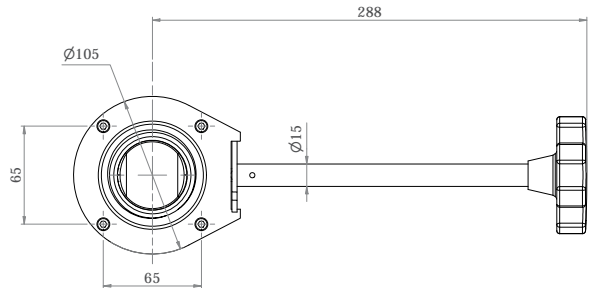

## Cast Stainless Steel Shut Off Valve

**SCRAP-V (304 GRADE)**

**SCRAP-V316 (316 GRADE)**

- Custom designed ergonomic handle
- Suitable for use with SCRAP-S-50, SCRAP-S-50-316, SCRAP-S-90, SCRAP-S-90-316, SCRAP-S and SCRAP-S316
- Available in 304 or 316 grade stainless steel
- Suits 50mm BSP thread/connection
- No plug required, drain water from the sink with a turn of the handle

Top

Bottom

Side